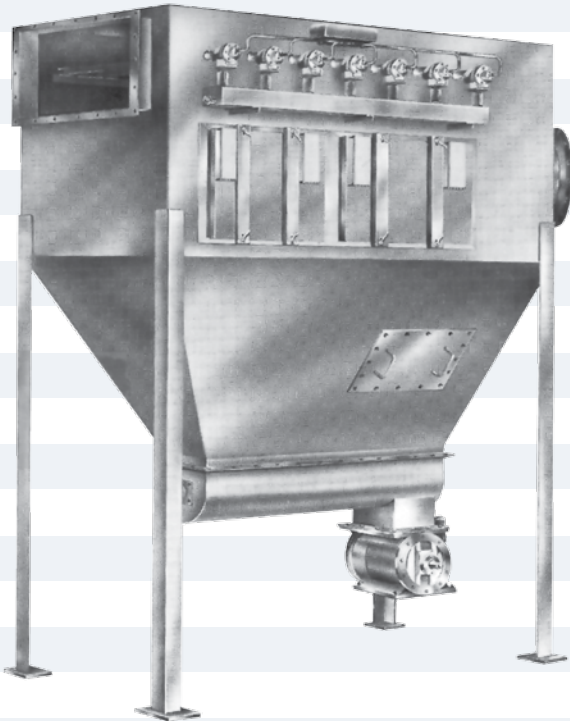

## **GMD CARTRIDGE DUST COLLECTORS**

### **GMD's standard "Cartridge" Dust Collectors are well-known proven performance units.**

GMD "Cartridge" Dust Collectors have become standards for excellence within the industry. GMD's modular construction offers extreme flexibility in sizing for optimum ease of installation and dependable long-life performance. Units are available in a wide range of filter areas. Maximum filter areas are available to economize on larger installations. GMD offers a number of premium features as standard.

### **Standard Construction**

- Completely Seal Welded
- Cartridges Included
- Integral Venturi
- Cartridge Cleaning Control Panel
- Bolted Access Door in the Hopper
- Differential Pressure Switch Gauge
- 12-Gauge Hot Rolled Steel. Stiffened to 15" W.C.
- Flat Plate Tube sheet
- Hinged Access Doors to Cartridges
- Support Steel
- 12" Diameter Cartridges
- Operator Friendly Control Panel with Solid State Controller